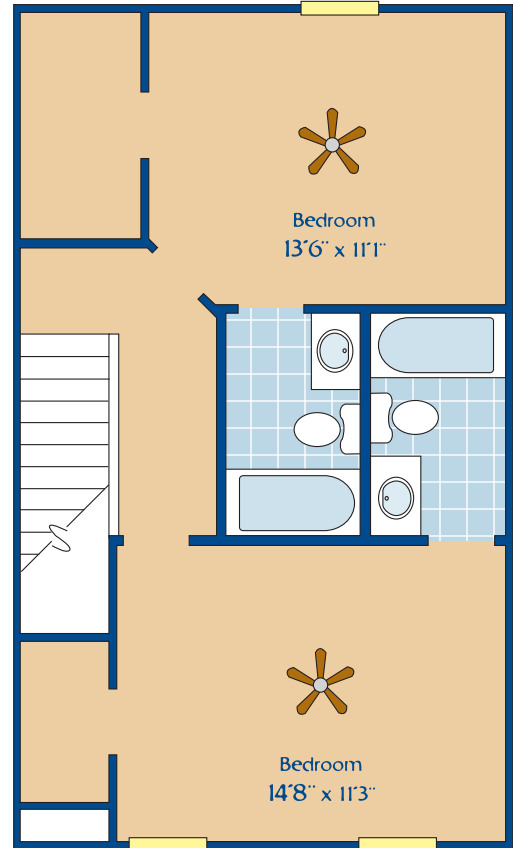

Floor 1

Floor 2

The
Village
 AT MULLER PARK

Live and play, at The Village
 Lifestyle Townhouses and Apartments

The Two Town
 2 bedrooms / 2.5 baths
 Approximately 1,211 square feet