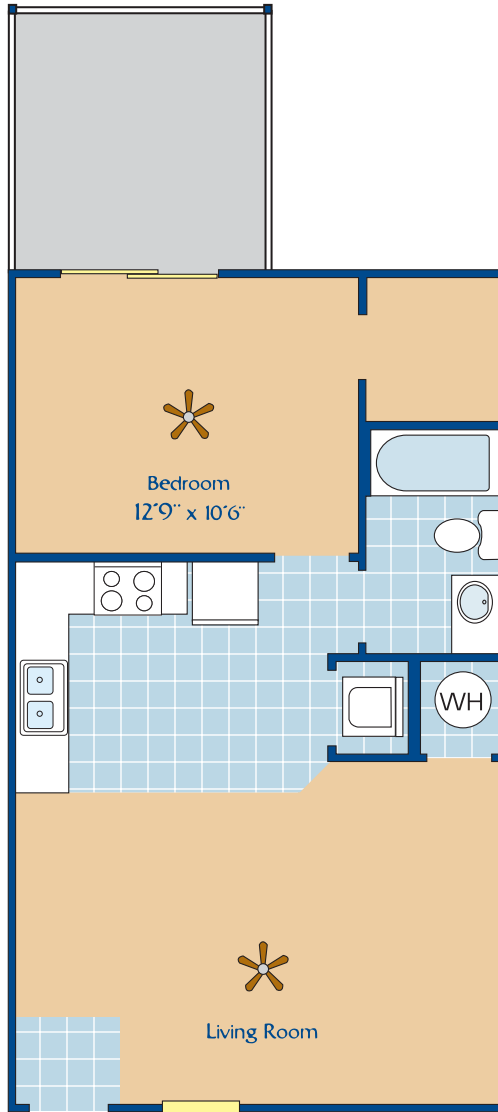

The
Village
AT MULLER PARK

Live and *play*, at The Village
Lifestyle Townhouses and Apartments

The One

1 bedroom / 1 bath

Approximately 608 square feet